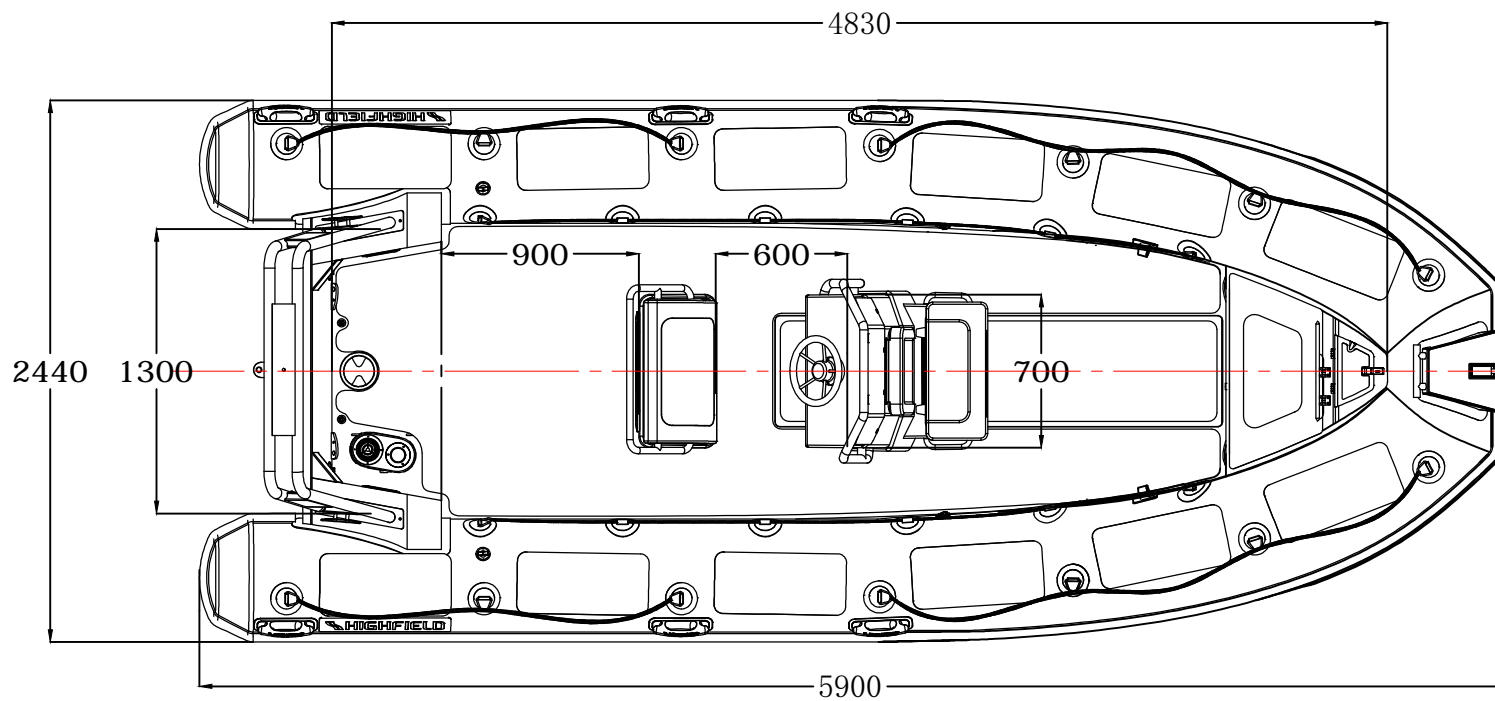

SPECIFICATION

Length	590cm
Beam	244cm
Inside Length	483cm
Inside Width	130cm
Weight	422Kg
Deadrise	24°
Max Pax	14
Max Load	1400Kg
Recommended HP	90
Max HP	145
Shaft	XL
Tube φ	55cm
Airtight Chambers	6

	OM 590		DWN: BTJ
	GENERAL ARRANGEMENT		APPROVED: LXL
info@highfieldboats.com	DWG:	SCALE:	DATE: 2016.09.08