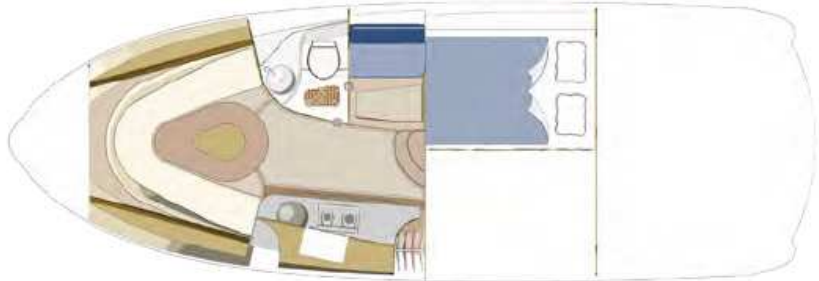

GRANDEZZA

31 OC

DESIGNED TO IMPRESS

The award winning 31 OC is the flagship of the Grandezza range. Its impressive performance is complimented by its stylish design. The hard top is great for inclement weather and at the push of a button the large twin sunroofs open to bring back the sunshine. The single level floor and great design of the

seating make the entire cockpit area practical and sociable. The integral cockpit galley with built in sink and worktop is designed to accommodate an optional drinks fridge, grill and ice maker.

 9,43 M	 510 L	 8
 3,18 M	 110 L	 6
 1,20 M	 65 L	 C
 4400 KG		

Grandezza 31 OC

2 x Volvo Penta D3-220 DP-S EVC-EC • Volvo Penta D6-370 DPH EVC-EC
 2 x Volvo Penta D3-170 DP-S EVC-EC • Volvo Penta D6-330 DPH EVC-EC
 2 x Volvo Penta D3-200 DP-S EVC-EC

STANDARD EQUIPMENT