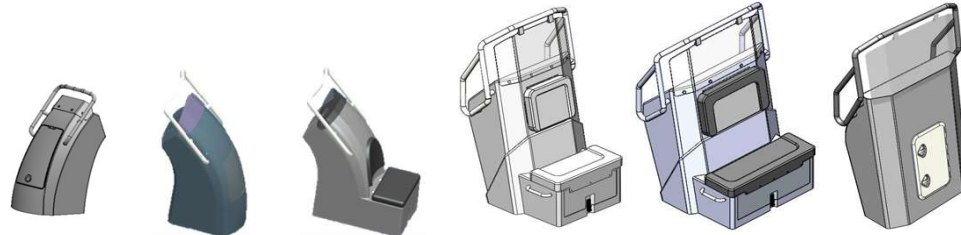

Consoles

mini SD 14 Kg	SD console 14.5 Kg	SDS console 17 Kg	SUS 700 FRP 30 Kg	SUS 900 FRP 33 Kg	SU 900 AL
included	included	included	included	included	option to order

CL 340 - 380 DL	•							
OM 350●/ DL 350●	••							
OM 390●/ DL 390●		••						
OM 420●/ DL 420●		••	•					
OM 460●/ DL 460●		••	•					
OM 500●/ DL 500●			••					
OM 540●/ DL 540●			••	••				
OM 590●/ DL 590●			••	••	••			
DL 640●			•	•	•			

CL 290		•
CL 310	•	•
CL 340	•	
CL 360	•	•
CL 380	•	•